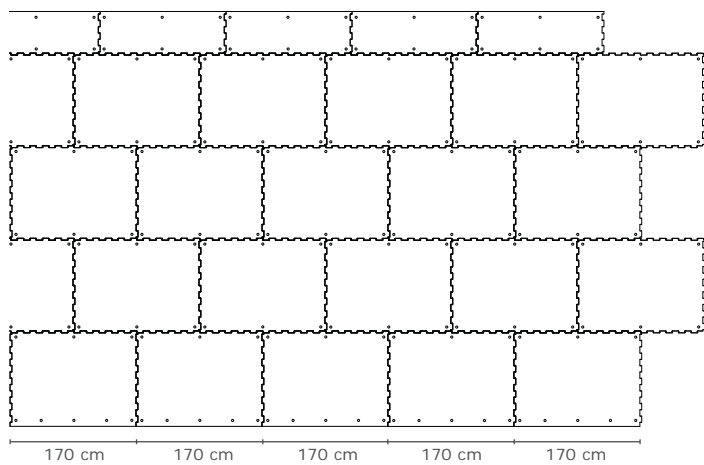

Dimensions:

lower side profile: multisquare

thickness: 21 mm

2 sides with puzzle shaped edges: **length:** 170 cm x **width:** 95/100/105/110/115/120/125/130 cm
(puzzle seam on wide sides)

3 sides with puzzle shaped edges: **length:** 170 cm x **width:** 37.5/47.5/52.5/57.5/62.5/92.5/97.5/102.5/
107.5/117.5/122.5/127.5 cm
(puzzle seam on wide sides and on one long side)

Installation examples:

► On further areas:

2 sides puzzle

4 sides puzzle

3 sides / 4 sides puzzle

 Installation – easy and fast

The guidelines to correct installation can be found in the installation instructions!
 You will obtain these at your local KRAIBURG dealer or at www.kraiburg-elastik.com.