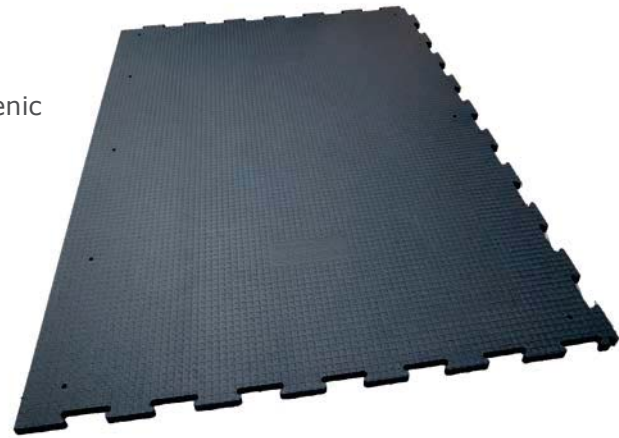

NEW starting April 2013

KRAIBURG KARERA - rubber cover for floors in cattle houses

"THE NEW ONE" for paved/concrete areas like walking alley,
crossing passage, milking parlour, collecting yard and travel lane

► brings the pasture indoors

www.kraiburg-elastik.com

The KRAIBURG KARERA mat

► improves claw health, well-being and productivity

- quad-surface: non-slippery and easy to clean
- lower side with multisquare-profile: robust, pleasantly soft and hygienic
- appropriate softness of the walking area relieves the claw
- stress and noise reducing
- increases safety, reduces fear and pain for the cows
 - ▶ better heat detection
 - ▶ higher reproduction rate
 - ▶ better access to feed and hence higher milk yield
 - ▶ faster milking through improved parlour entrance and exit

big square
-> stability

small squares
-> deformability

drainage-channel
-> hygiene

quad-surface:
non-slip and hygienic

lower side:
multisquare-profile

proven KRAIBURG
fastening system:
extremely sturdy, rounded off
and flush with the mat

KARERA P ▶ for paved/concrete areas
like walking alley, crossing passage, milking parlour,
collecting yard, travel lane, ...

- through the versatile dimensions and combination possibilities, the most unusually shaped areas can be covered
- width accurately fitting in 5-cm increments, available from 95 cm on
- available with puzzle shaped edges on 2, 3 or 4 sides