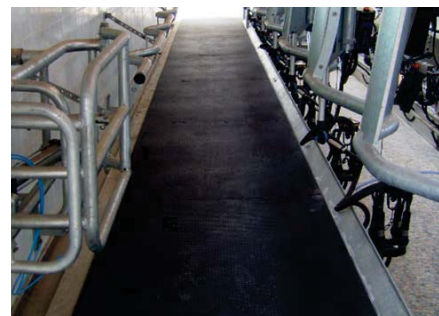

► brings the pasture indoors

www.kraiburg-elastik.com

The KRAIBURG KARERA mat

► improves claw health, well-being and productivity

- quad-surface: non-slippery and easy to clean
- lower side with multisquare-profile: robust, pleasantly soft and hygienic
- appropriate softness of the walking area relieves the claw
- stress and noise reducing
- increases safety, reduces fear and pain for the cows
 - ▶ better heat detection
 - ▶ higher reproduction rate
 - ▶ better access to feed and hence higher milk yield
 - ▶ faster milking through improved parlour entrance and exit

big square
-> stability

small squares
-> deformability

drainage-channel
-> hygiene

quad-surface:
non-slip and hygienic

lower side:
multisquare-profile

proven KRAIBURG
fastening system:
extremely sturdy, rounded off
and flush with the mat

Important: check any adaptations annually!

Driving over

KARERA P can be driven over with vehicles with authorized tyres at the **recommended inflation pressure up to max. 4 bar**.

* Please take notice of the corresponding KRAIBURG specifications. You will obtain these at your local KRAIBURG dealer or at www.kraiburg-elastik.com.

KARERA P ▶ for paved/concrete areas
like walking alley, crossing passage, milking parlour,
collecting yard, travel lane, ...

- through the versatile dimensions and combination possibilities, the most unusually shaped areas can be covered
- width accurately fitting in 5-cm increments, available from 95 cm on
- available with puzzle shaped edges on 2, 3 or 4 sides