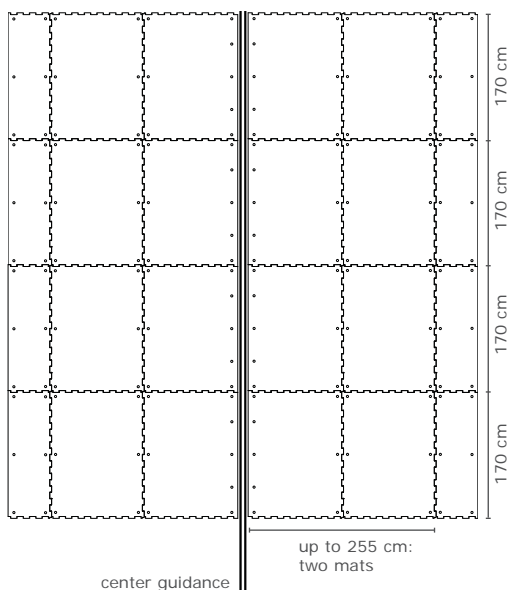

Installation examples:

▶ **Walking alley:**

* Please take notice of the corresponding KRAIBURG installation instructions with useful advice and tips. You will obtain these at your local KRAIBURG dealer or at www.kraiburg-elastik.com.