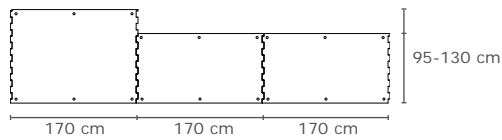

Installation examples:

► On further areas:

2 sides puzzle