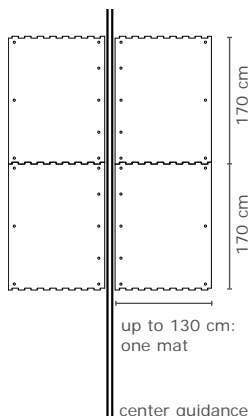

KARERA P ▶ for paved/concrete areas
like walking alley, crossing passage, milking parlour,
collecting yard, travel lane, ...

- through the versatile dimensions and combination possibilities, the most unusually shaped areas can be covered
- width accurately fitting in 5-cm increments, available from 95 cm on
- available with puzzle shaped edges on 2, 3 or 4 sides

Dimensions:

lower side profile: multisquare

thickness: 21 mm

2 sides with puzzle shaped edges: **length:** 170 cm x **width:** 95/100/105/110/115/120/125/130 cm
(puzzle seam on wide sides)

3 sides with puzzle shaped edges: **length:** 170 cm x **width:** 37.5/47.5/52.5/57.5/62.5/92.5/97.5/102.5/
107.5/117.5/122.5/127.5 cm
(puzzle seam on wide sides and on one long side)

4 sides with puzzle shaped edges: **length:** 170 cm x **width:** 125 cm

Installation: 6 or 8 fixings / mat*

Installation examples:

▶ **Walking alley:**

* Please take notice of the corresponding KRAIBURG installation instructions with useful advice and tips. You will obtain these at your local KRAIBURG dealer or at www.kraiburg-elastik.com.