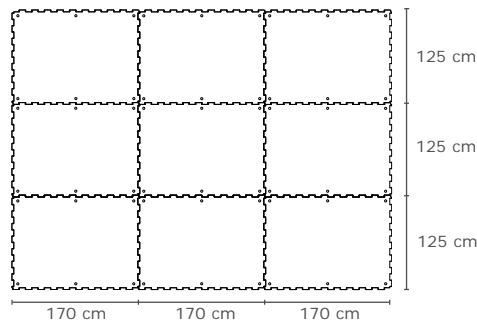

4 sides puzzle